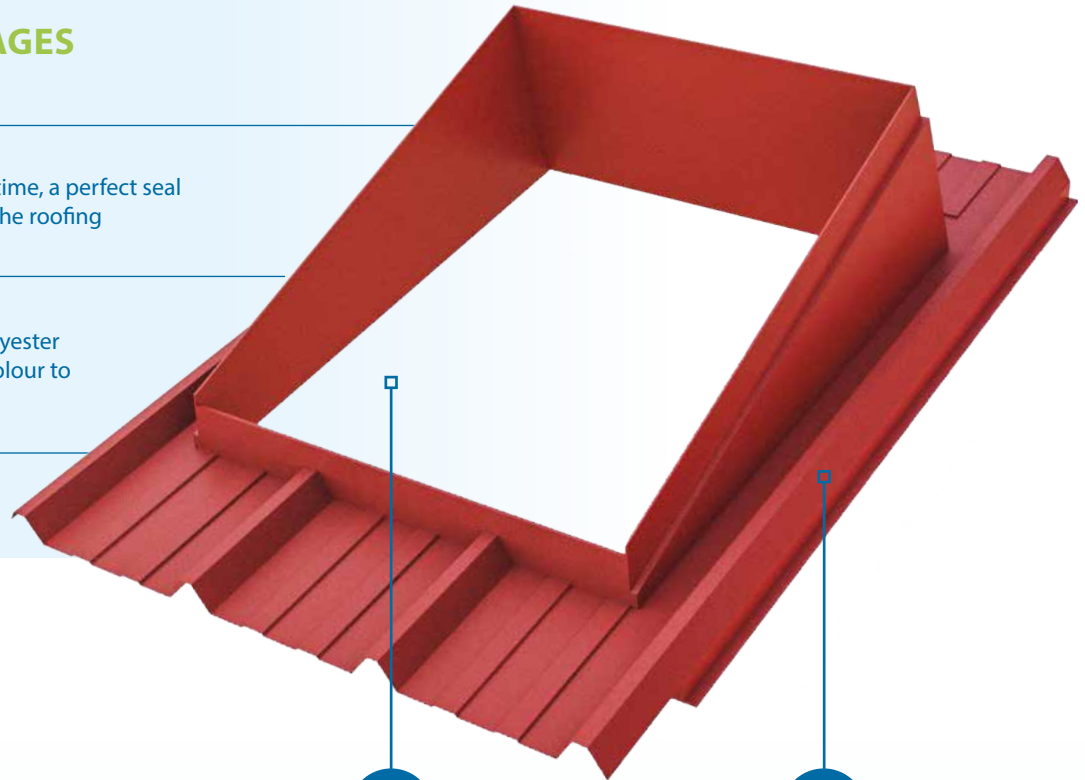

### Easy to install:

reduced installation time, a perfect seal between the kit and the roofing

### Blends in easily:

discreet, compact polyester base, choice of RAL colour to match the roof

### Insulated kit

SKYLIGHT

KERB

• Polyester base with insulated kerb

The compact SKYDÔME® skylight integration kit (IFDT) is designed to be fitted with a skylight (central rotation only) to adapt it to a sheeted roof or sandwich panel. This kit is composed of a polyester base with insulated kerb for optimum integration of a skylight, providing a discreet, aesthetic appearance.