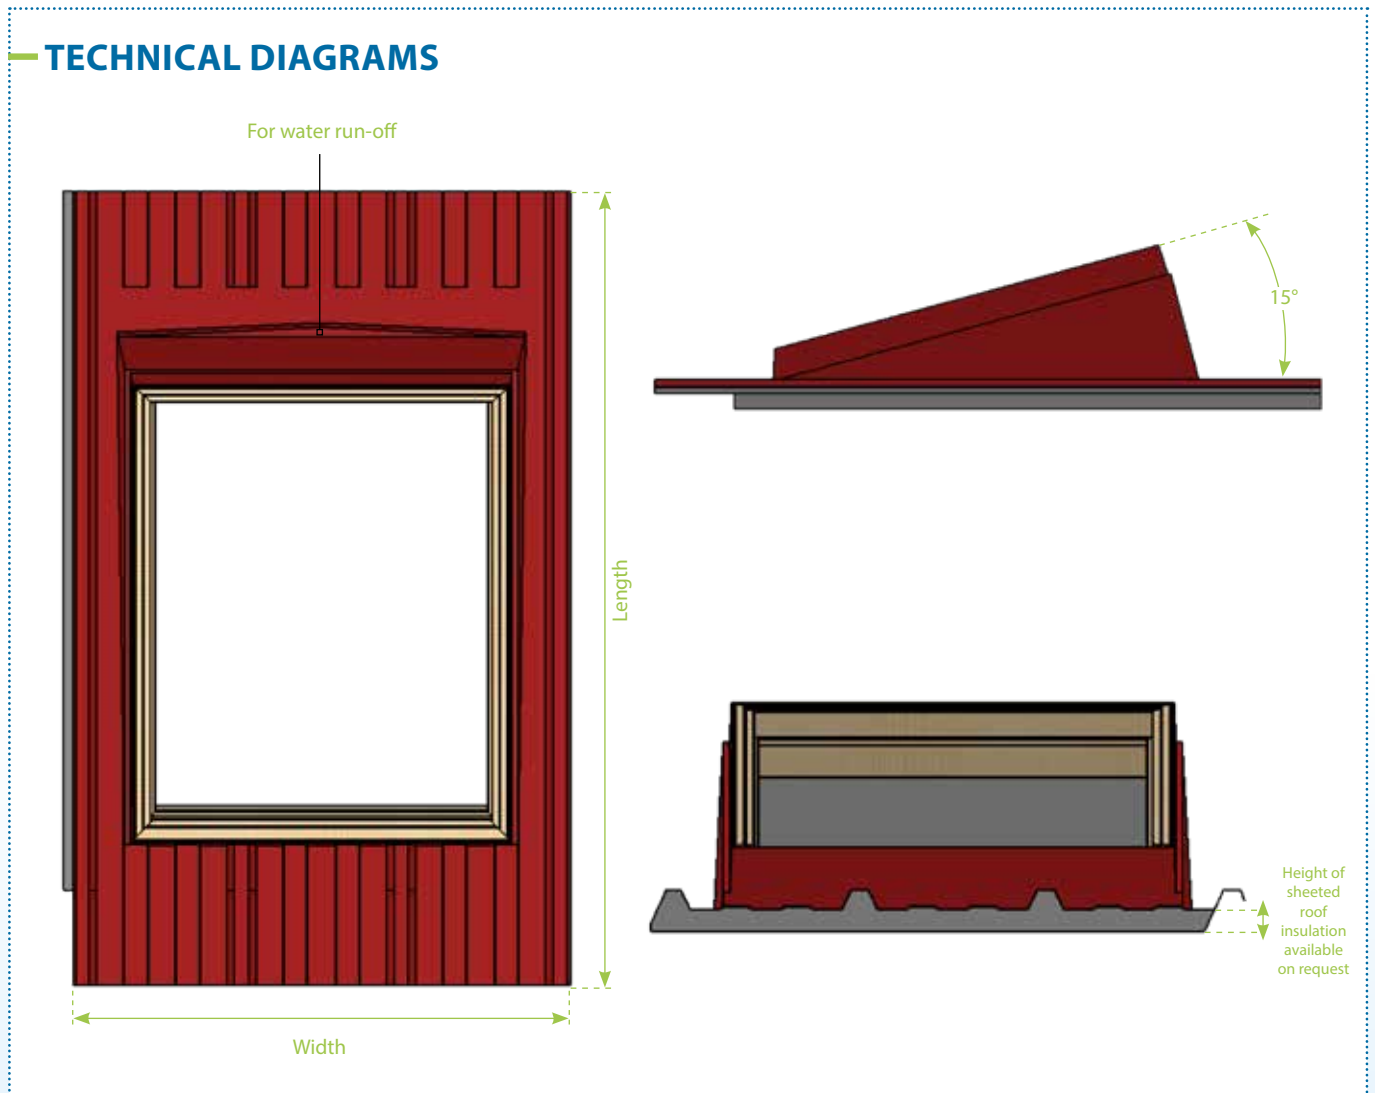

• VENTILATION
• DAYLIGHTING

SUBSTRATE:
Sheeted roof /
Sandwich panel

COMPACT SKYLIGHT INTEGRATION KIT

— GEOMETRICAL DIMENSIONS

Dimensions* (cm)	Roof pitch	Height	Lighting surface area
78 x 98	≥ 3° and < 60°	≈ 330 mm	See skylight manufacturer's data**

*Contact us for other dimensions. **Skylight not supplied.

— TECHNICAL DIAGRAMS

www.skydome.eu

info@skydome.eu

SKYDÔME®

Entre-Deux-Villes
02270 Sons-et-Ronchères - FRANCE
Tel.: +33 (0)3 23 21 79 90 - Fax: +33 (0)3 23 21 79 76